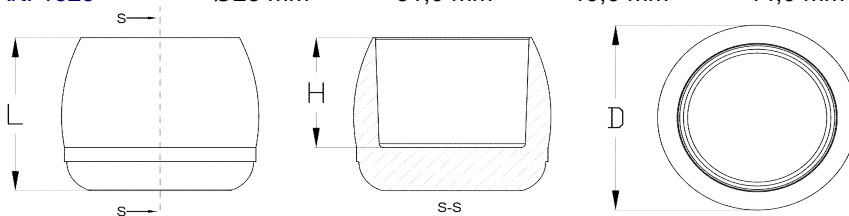

TRANSPARENT OUTER TIPS

CONTERA EXTERIOR TRANSPARENTE

Contera exterior flexible para el remate y protección de tubos y patas de mueble
Clear flexible tip for the protection and finish of the end of tubes and furniture legs

MATERIAL

CUERPO / BODY

PVC FLEXIBLE

COLORES / COLOURS

Todas las medidas / All sizes

TRANSPARENTE / CLEAR

DIMENSIONES / PRODUCT SIZE

	Para tubo/For tube	D	L	H
Art. 1516	Ø16 mm	20,2 mm	16,0 mm	13,0 mm
Art. 1518	Ø18 mm	23,5 mm	19,5 mm	14,0 mm
Art. 1520	Ø20 mm	25,8 mm	19,8 mm	14,0 mm
Art. 1522	Ø22 mm	28,0 mm	19,6 mm	14,0 mm
Art. 1525	Ø25 mm	31,0 mm	19,6 mm	14,0 mm