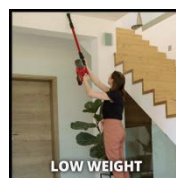

Logistic Data

- Product weight (kg) 1.05
- Gross weight (kg) 3.55
- Dimensions single packaging 245 x 176 x 775 mm
- Pieces per export carton 1 Pieces
- Gross weight of export carton 3.3 kg
- Container quantities (20"/40"/40"HC) 656 | 1360 | 1944