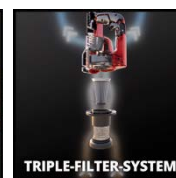

Available as special accessories

18V 4-6Ah Multi-Ah PXC Plus
Battery
Item No.: 4511502
Bar Code: 4006825644210
Einhell Accessory

18V 2,0Ah Power X-Change
Battery
Item No.: 4511395
Bar Code: 4006825610369
Einhell Accessory